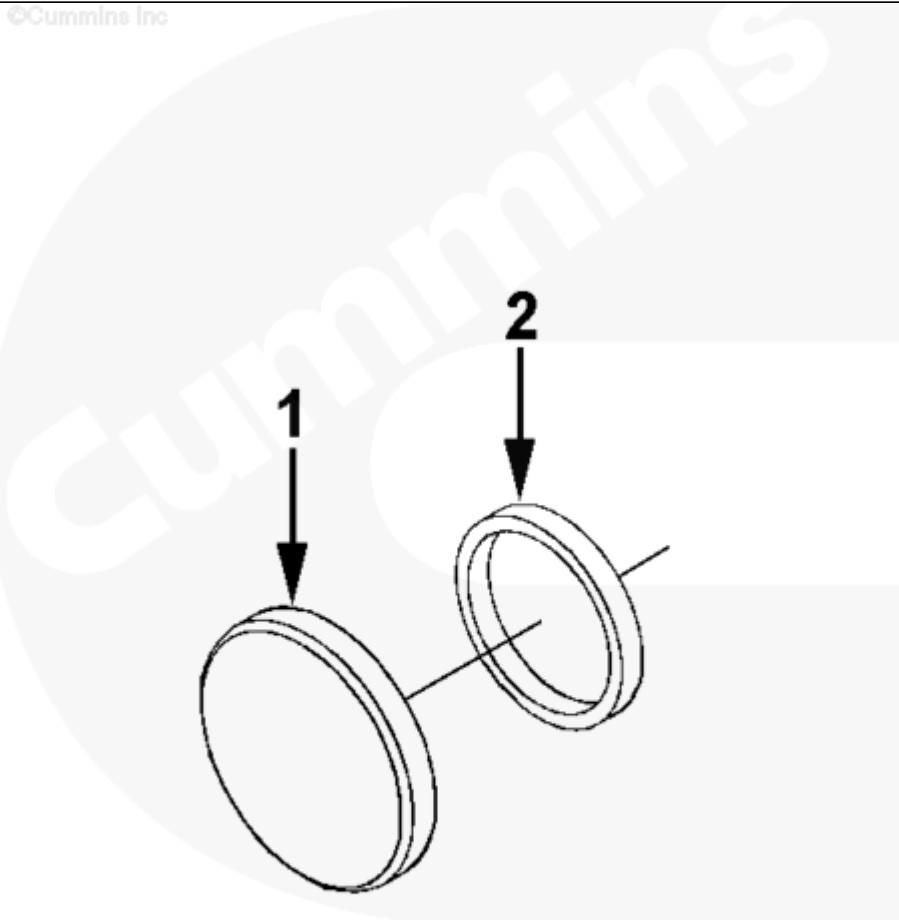

## Parts Catalog - Option Detail

Electronic Parts Catalog - Option Detail				
Option	Group	Graphic	Film Card	Date
EI9701-01	15.06	ei951gt	Z	09-DEC-96
<b>Engines</b>	6C8.3, C GAS PLUS CM556, G8.3, G8.3 CM558, GTA8.3 CM558, ISC CM2150, ISC CM554, ISC CM850, ISC8.3 CM2250, ISC8.3 G CM2180 C101, ISL CM2150, ISL CM554, ISL CM850, ISL G CM2180, ISL8.9 CM2150 L110, ISL8.9 CM2880 L112, ISL9 CM2150 SN, ISL9 CM2250, ISL9 CM2350 L101, ISL9 CM2350 L111, ISLE4 CM850, L GAS PLUS CM556, L8.9, L8.9 L121, L8.9G CMOH2.0 L125B, L9 CM2350 L116B, L9 CM2350 L119B, L9 CM2350 L120C, L9 CM2350 L123B, L9.3 L105, L9.5 L117, L9N CM2380 L124B, QSC8.3 CM2250, QSC8.3 CM2880 C102, QSC8.3 CM554, QSC8.3 CM850(CM2850), QSL9 CM2250, QSL9 CM2250 L115, QSL9 CM2350 L102, QSL9 CM2350 L107, QSL9 CM2350 L118, QSL9 CM2350 L122, QSL9 CM554, QSL9 CM850(CM2850), QSL9 G CM558, QSL9 M CM2250 L106, QSL9.3 CM2880 L113			

**ei951gt**

Cart	Ref No	Part Number	Part Description	Required	Remarks
<input type="button" value="View My Cart"/>					
		<a href="#">E19701-01</a>	Mechanical Tachometer Drive		
					Mechanical Tach Drive
					Provision: No
					Structure Code: 02 EBM
					Oil Fill Location: Fuel Pump
					Side Exhaust Side Valve Cover
					None
					Engine Family:
					C Series
					B Series
<input type="checkbox"/>	1	<a href="#">3903463</a>	Access Hole Cover	1	
<input type="checkbox"/>	2	<a href="#">3903475</a>	Rectangular Ring Seal	1	